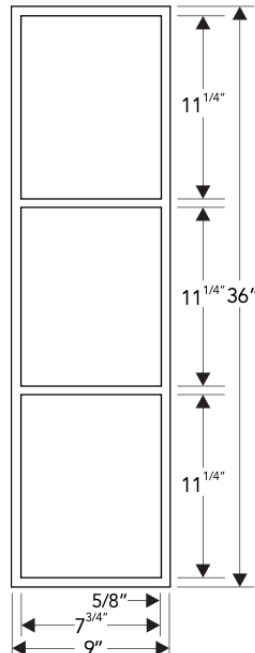

neelnox

LET
THERE
BE **DESIGN.**

FEATURES

- Premium 304 Grade Stainless Steel
- Flushmount Profile
- Equipped with SoundDefy™ noise concealing technology
- Sloped bottom ensures proper drainage of water
- Y I B O N D adhesive included to tile the back of the shelf as per client's preference
- Optional Top Mount Installation as per client's preference
- Fillers provided to Flushmount with tiles of thicknesses 4mm, 6mm, 8mm, 10mm & 12mm
- No installation hardware required

Model	Profile	Size (Niche)	Size (Outer)	Rim	Depth	Bottom Slope
Y-55	Flushmount	7 ¹ / ₄ x 11 ¹ / ₄ inches 185 x 287 mm	9 x 36 inches 229 x 914 mm	5/8 inches 15 mm	3 ³ / ₄ inches 97 mm	3/16 inches 5 mm

Product as shown in polished finish

Y-55P

Dimension in inches

Installation Notes

Cut out size : 8 x 35 inches

NOTE: Dimensions subject to change without notice.